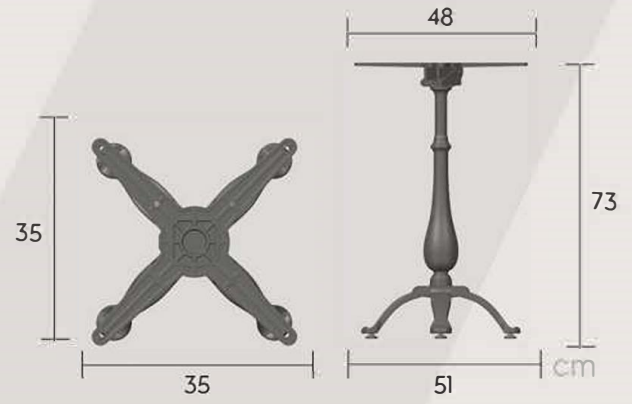

NEO- 700415

MATERIAL

• Cross & column aluminum
high pressure die casting,
base cast iron

COLOR OPTIONS

Finishing: Powder coating
Standard Colors: Black & white.
Any specific colours are available with MOQ-100 pcs.

BOX DIMENSIONS

PCS/ BOX	LENGTH (cm)	WIDTH (cm)	HEIGHT (cm)	NET WEIGHT (kg)	GROSS WEIGHT (kg)	VOLUME m ³
1 pcs/ 2 box	42,0	40,5	13,5	10,67	11,27	0,030
	59,5	10,5	10,5			

LOGISTIC INFO