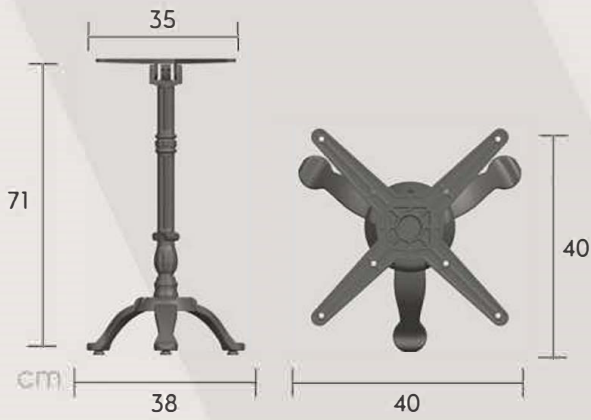

NEO-700435

MATERIAL

• Cross & column aluminum
high pressure die casting,
base cast iron,

COLOR OPTIONS

 Finishing: Powder coating
Standard Colors: Black & white.
Any specific colours are available with MOQ-100 pcs.

BOX DIMENSIONS

| PCS/ BOX | LENGTH (cm) | WIDTH (cm) | HEIGHT (cm) | NET WEIGHT (kg) | GROSS WEIGHT (kg) | VOLUME m ³ |
|-----------------|----------------|---------------|----------------|--------------------|----------------------|--------------------------|
| 1 pcs/ 2 box | 42.0 | 40.5 | 13.5 | 10.49 | 11.09 | 0.043 |
| | 73.0 | 6.5 | 7.0 | | | |