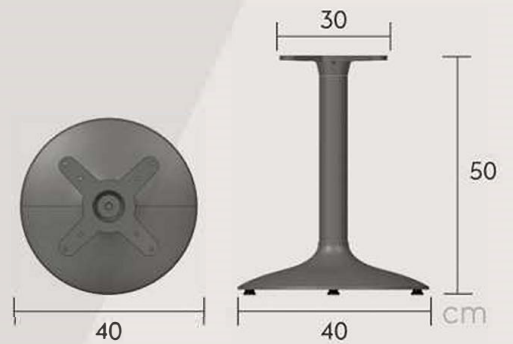

NEO-705200

MATERIAL

• Column dia. 60 mm aluminum extrusion, base & cross high pressure die casting

COLOR OPTIONS

Finishing: Powder coating
Standard Colors: Black & white.
Any specific colours are available with MOQ-100 pcs.

BOX DIMENSIONS

PCS/BOX	LENGTH (cm)	WIDTH (cm)	HEIGHT (cm)	NET WEIGHT (kg)	GROSS WEIGHT (kg)	VOLUME m ³
1 pcs/ 2 box	42.0	40.5	13.5	2,99	3,5 2	0,026
	73.0	6,5	7,0			

LOGISTIC INFO