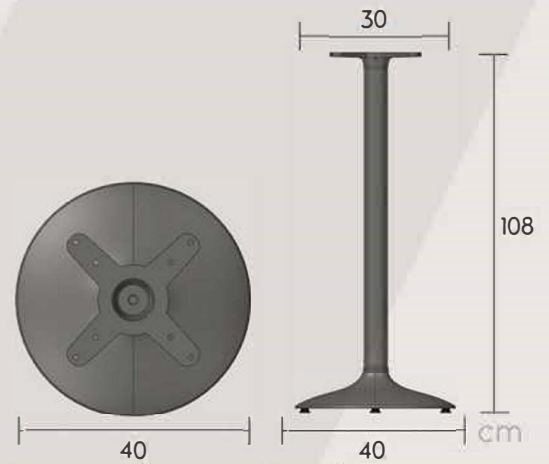

NEO-705203

MATERIAL

• Column dia. 60 mm aluminum extrusion, base & cross high pressure die casting

COLOR OPTIONS

Finishing: Powder coating
Standard Colors: Black & white.
Any specific colours are available with MOQ-100 pcs.

BOX DIMENSIONS

PCS/BOX	LENGTH (cm)	WIDTH (cm)	HEIGHT (cm)	NET WEIGHT (kg)	GROSS WEIGHT (kg)	VOLUME m ³
1 pcs/ 2 box	42.0	40.5	13.5	5.49	6.15	0.028
	108.0	6.5	7.0			

LOGISTIC INFO