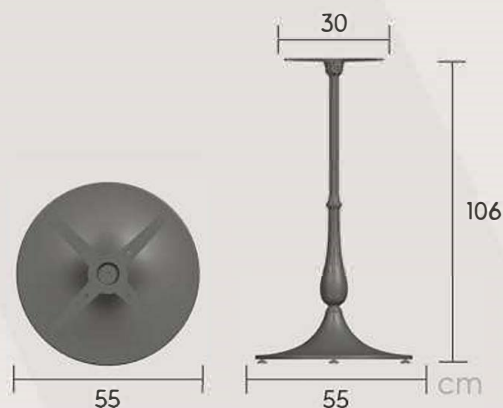

## MATERIAL

• Aluminum high pressure die casting, extension tube steel profile

## BOX DIMENSIONS

PCS/BOX	LENGTH (cm)	WIDTH (cm)	HEIGHT (cm)	NET WEIGHT (kg)	GROSS WEIGHT (kg)	VOLUME m <sup>3</sup>
1 pcs/2 box	57,0	57,0	20,0	10,07	11,42	0,075
	95,0	10,5	10,5			