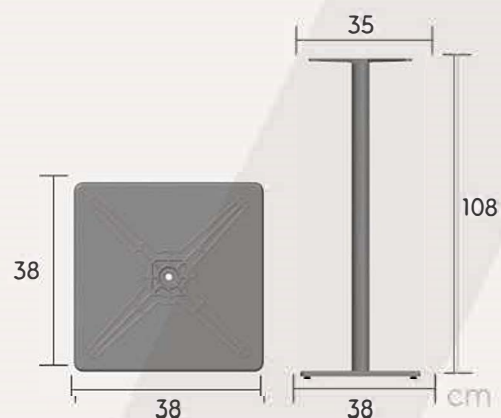

NEO-708003

MATERIAL

• Column dia. 60 mm aluminum extrusion, base & cross high pressure die casting

COLOR OPTIONS

Finishing: Powder coating
Standard Colors: Black & white.
Any specific colours are available with MOQ-100 pcs.

BOX DIMENSIONS

PCS/ BOX	LENGTH (cm)	WIDTH (cm)	HEIGHT (cm)	NET WEIGHT (kg)	GROSS WEIGHT (kg)	VOLUME m ³
1 pcs/ 2 box	43,0	43,0	4,0	6,95	7,71	0,012
	108,0	7,0	6,5			

LOGISTIC INFO